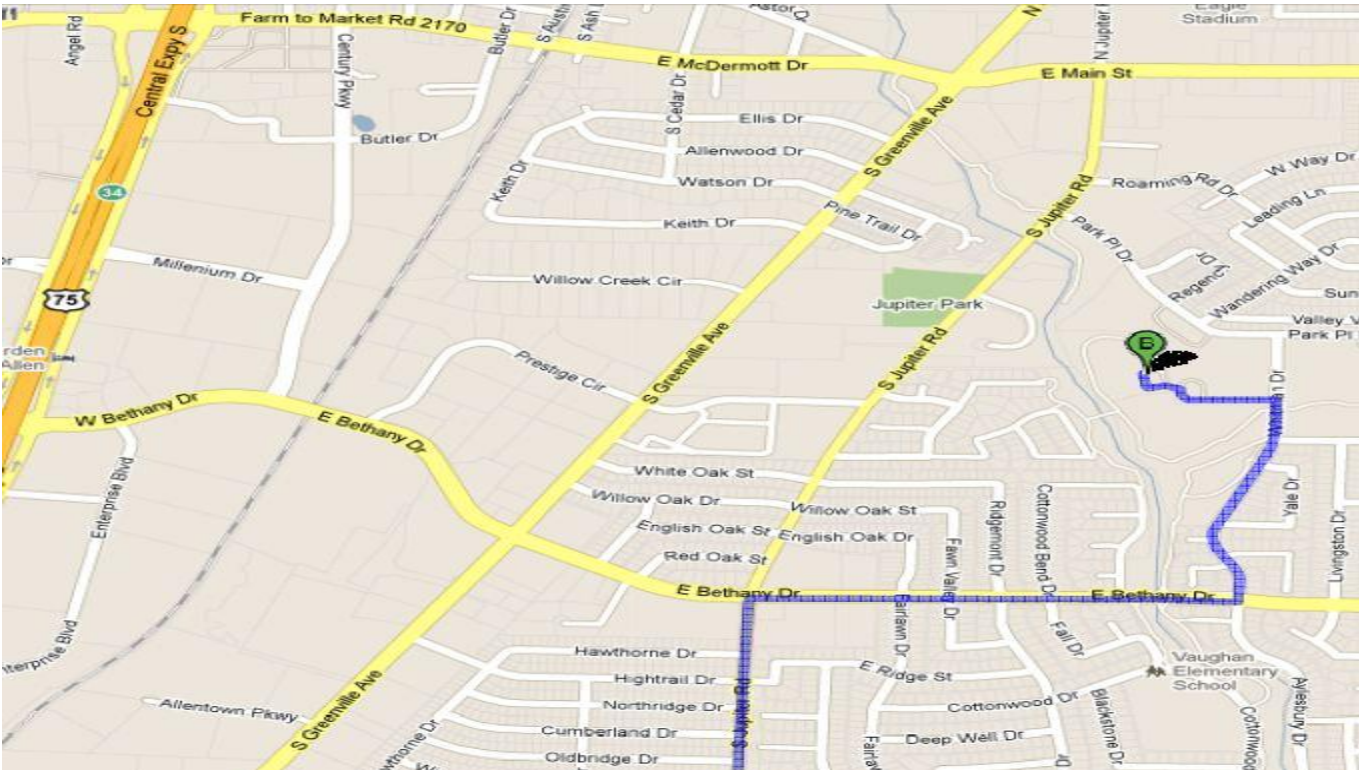

MAP TO FORD FIELD FROM PSHS

For Allen Eagles

DIRECTIONS TO FORD FIELD FROM PSHS

For Allen Eagles

 2200 Independence Pkwy, Plano, TX 75075

- | | | |
|---|---|---------------------------|
| | 1. Head north on Independence Pkwy toward Dover Dr
About 2 mins | go 0.9 mi
total 0.9 mi |
|  | 2. Turn right at W Parker Rd
About 9 mins | go 4.3 mi
total 5.2 mi |
|  | 3. Turn left at Jupiter Rd
About 6 mins | go 3.2 mi
total 8.4 mi |
|  | 4. Turn right at E Bethany Dr
About 1 min | go 0.6 mi
total 8.9 mi |
|  | 5. Turn left at Whitman Dr
About 2 mins | go 0.4 mi
total 9.4 mi |
|  | 6. Turn left | go 0.1 mi
total 9.5 mi |
|  | 7. Turn left
Destination will be on the left | go 364 ft
total 9.5 mi |

 Ford Field
