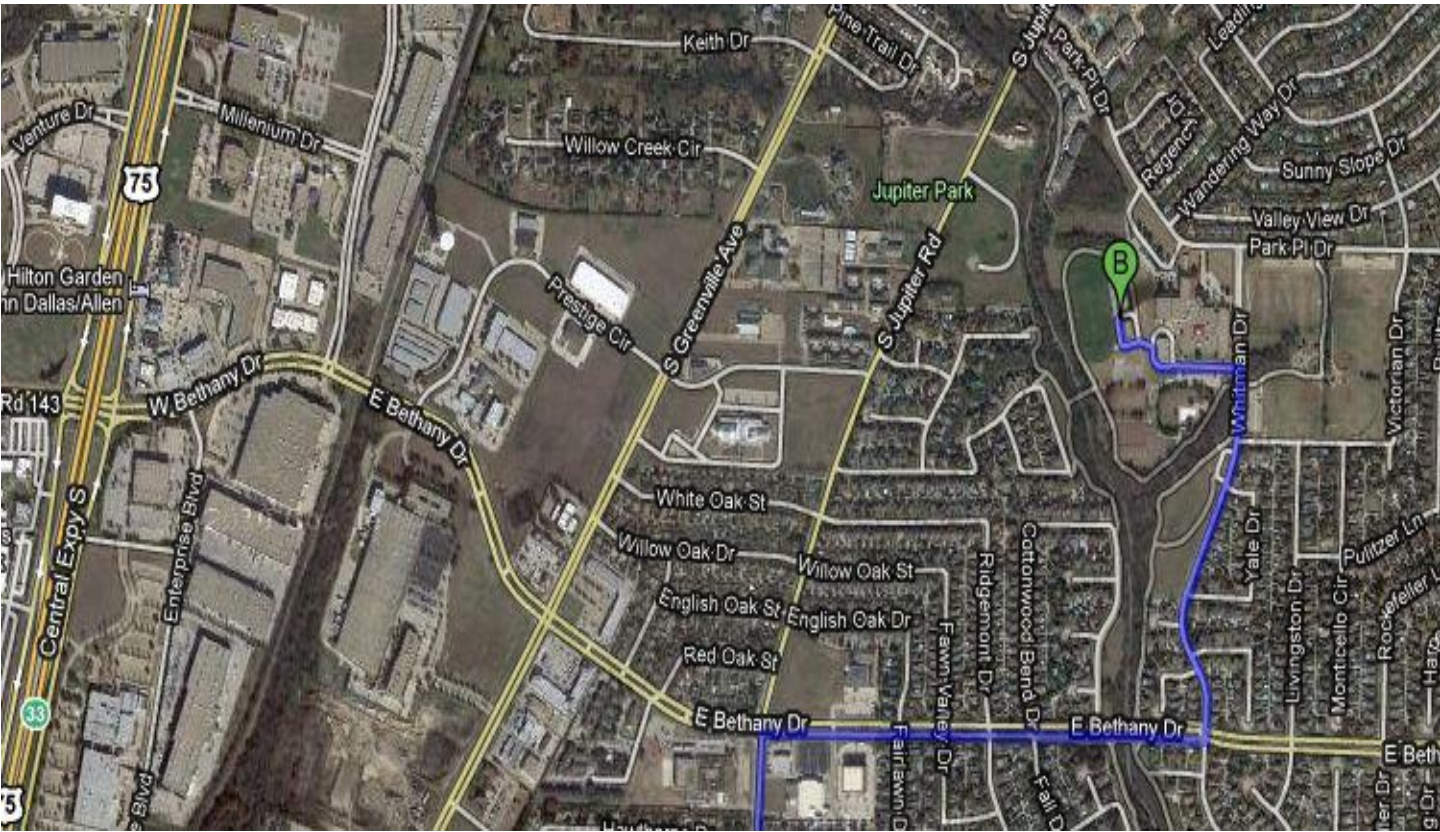

MAP TO FORD FIELD FROM PSHS

For Allen Eagles

DIRECTIONS TO FORD FIELD FROM PSHS

For Allen Eagles

 2200 Independence Pkwy, Plano, TX 75075

- | | | |
|---|---|---------------------------|
| | 1. Head north on Independence Pkwy toward Dover Dr
About 2 mins | go 0.9 mi
total 0.9 mi |
|  | 2. Turn right at W Parker Rd
About 9 mins | go 4.3 mi
total 5.2 mi |
|  | 3. Turn left at Jupiter Rd
About 6 mins | go 3.2 mi
total 8.4 mi |
|  | 4. Turn right at E Bethany Dr
About 1 min | go 0.6 mi
total 8.9 mi |
|  | 5. Turn left at Whitman Dr
About 2 mins | go 0.4 mi
total 9.4 mi |
|  | 6. Turn left | go 0.1 mi
total 9.5 mi |
|  | 7. Turn left
Destination will be on the left | go 364 ft
total 9.5 mi |

 Ford Field
