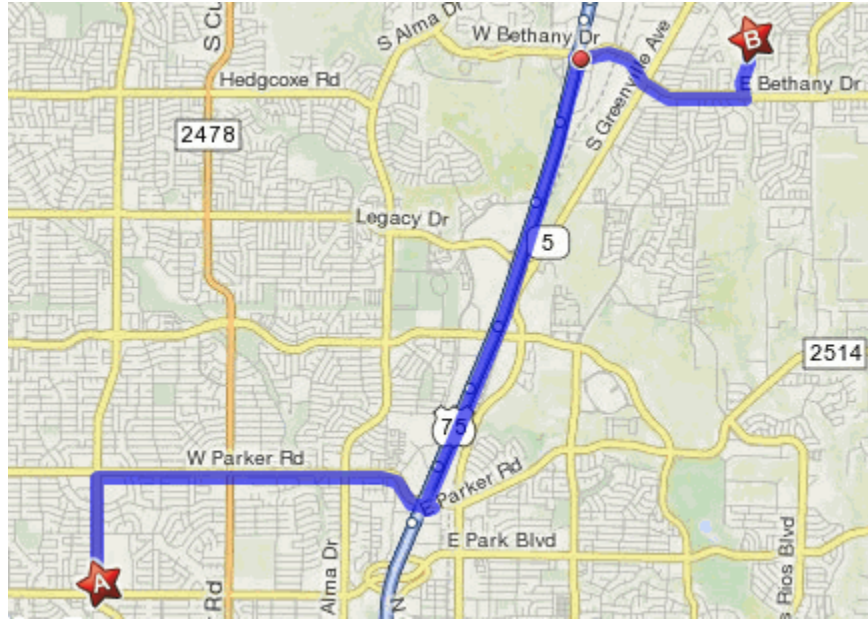

MAP to FORD FIELD in ALLEN from PSHS

(see notes on Page 2)

Plano Senior High School, 2200 Independence Pkwy, Plano, TX 75075 - (469) 752-9300

1. Start out going **NORTH** on **INDEPENDENCE PKWY** toward **DOVER DR.** 0.9 mi

2. Turn **RIGHT** onto **W PARKER RD.** 3.0 mi

3. Take the **US-75 N** ramp. 0.0 mi

4. Take the ramp toward **US-75 N.** 0.0 mi

5. Turn **SLIGHT RIGHT** onto **N CENTRAL EXPY/US-75 N.** 0.9 mi

6. Merge onto **US-75 N** via the ramp on the **LEFT.** 2.7 mi

7. Take **EXIT 33** toward **BETHANY DR.** 0.2 mi

8. Stay **STRAIGHT** to go onto **CENTRAL EXPY S/US-75 N.** 0.2 mi

9. Turn **LEFT** onto **W BETHANY DR.** 0.0 mi

10. Make a **U-TURN** at **CENTRAL EXPY S** onto **W BETHANY DR.** 1.7 mi

11. Turn **LEFT** onto **WHITMAN DR.** 0.5 mi

12. Turn **LEFT** onto **PARK PLACE DR.** 0.0 mi

END

13. 630 PARK PLACE DR is on the LEFT.

630 Park Place Dr, Allen, TX 75002-3006

Total Travel Estimate : 10.21 miles - about 20 minutes