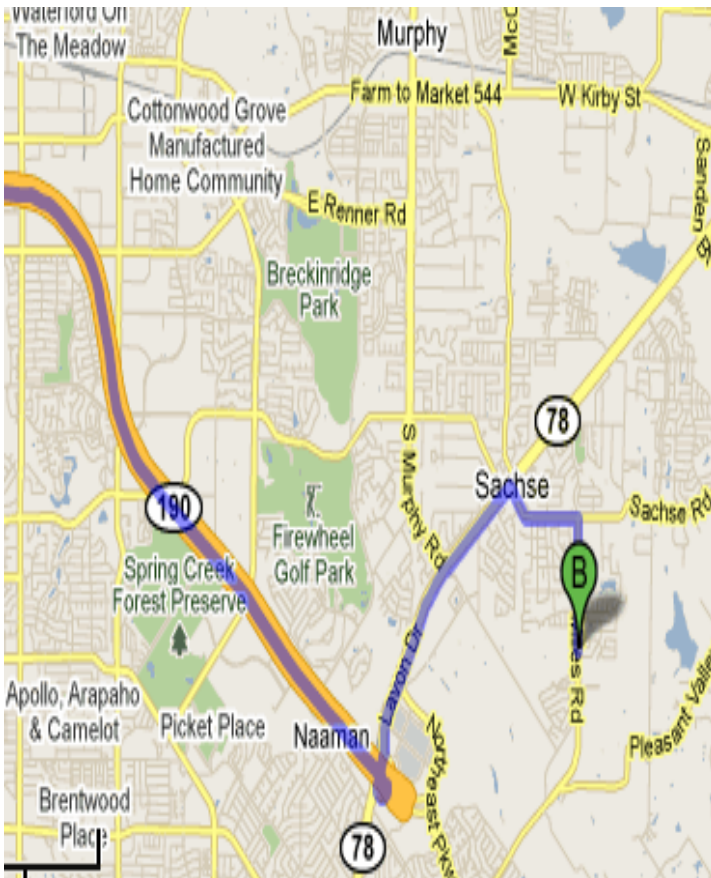

SACHSE HIGH SCHOOL

	5. Take the President George Bush Turnpike E ramp on the left Toll road	go 0.2 mi total 2.9 mi
	6. Merge onto President George Bush Turnpike/TX-190 E Toll road About 8 mins	go 8.4 mi total 11.3 mi
	7. Exit onto Lavon Dr/TX-78 N toward Sachse Wylie Continue to follow TX-78 N Partial toll road About 5 mins	go 2.7 mi total 14.0 mi
	8. Turn right at Sachse Rd About 2 mins	go 0.8 mi total 14.8 mi
	9. Turn right at Miles Rd Destination will be on the right About 2 mins	go 0.8 mi total 15.6 mi
	3901 Miles Rd, Sachse, TX 75048