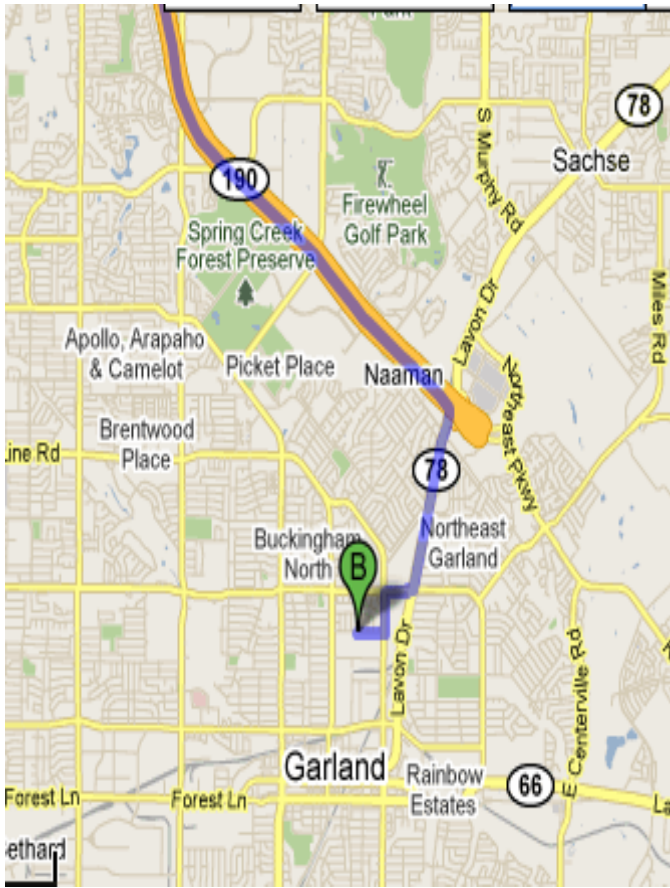

GARLAND INVITATIONAL - JV & VARSITY

MAPS & BRACKETS

HOMER B JOHNSON STADIUM

- | | | |
|---|---|---|
|  | <p>5. Take the President George Bush Turnpike E ramp on the left
 Toll road</p> | <p>go 0.2 mi
 total 2.9 mi</p> |
|  | <p>6. Merge onto President George Bush Turnpike/TX-190 Show: Text only Map Street View
 Toll road
 About 8 mins</p> | <p>go 8.4 mi
 total 11.3 mi</p> |
| | <p>7. Continue onto President George Bush Turnpike
 Partial toll road
 About 1 min</p> | <p>go 0.6 mi
 total 11.9 mi</p> |
|  | <p>8. Turn right at Northeast Pkwy
 About 3 mins</p> | <p>go 1.3 mi
 total 13.2 mi</p> |
|  | <p>9. Turn right at E Centerville Rd
 Destination will be on the right
 About 8 mins</p> | <p>go 3.9 mi
 total 17.1 mi</p> |
|  | <p>1029 E Centerville Rd, Garland, TX 75041</p> | |

WILLIAMS STADIUM

- | | | |
|---|--|----------------------------|
|  | 5. Take the President George Bush Turnpike E ramp on the left
Toll road | go 0.2 mi
total 2.9 mi |
|  | 6. Merge onto President George Bush Turnpike/TX-190 E
Toll road
About 8 mins | go 8.2 mi
total 11.0 mi |
|  | 7. Exit onto Lavon Dr/TX-78 S toward Garland
Partial toll road
About 3 mins | go 1.6 mi
total 12.6 mi |
|  | 8. Turn right at E Buckingham Rd
About 1 min | go 0.3 mi
total 12.9 mi |
|  | 9. Turn left at N 1st St
About 1 min | go 0.3 mi
total 13.2 mi |
|  | 10. Take the 3rd right onto Stadium Dr
Destination will be on the left
About 1 min | go 0.3 mi
total 13.5 mi |
|  | 510 Stadium Dr, Garland, TX 75040 | |