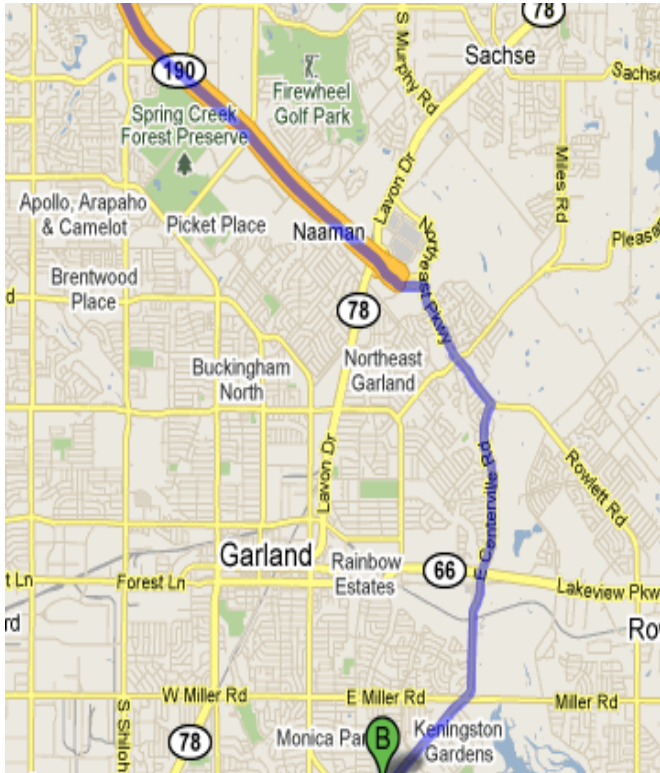

Garland Sachse v Coppell 2	3:00PM	Frisco Heritage v Irving Macarthur	Mesquite Poteet v Plano East
Garland v JJ Pearce	4:45PM	Garland Naaman v Mesquite Horn	Plano West v South Garland
Plano JV v Lakeview	6:30PM	Lake Highlands v Mckinney Boyd	
Garland Naaman v Irving Macarthur	8:15PM		

JUNIOR VARSITY
Saturday -- Jan 16, 2010

SACHSE		ROWLETT	
Frisco Liberty v Little Elm	8:00AM	North Mesquite v Mansfield Legacy	
Coppell 2 v South Garland	10:00AM	Coppell 1 v North Garland	
Semi		Semi	
4 vs 8	1:00PM	1 vs 5	
Semi		Semi	
2 vs 6	3:00PM	3 vs 7	
Winner		Winner	
4v8 vs 2v6	6:00PM	1v5 vs 3v7	

GARLAND INVITATIONAL - JV & VARSITY

MAPS & BRACKETS

HOMER B JOHNSON STADIUM

- | | | |
|---|---|---|
|  | <p>5. Take the President George Bush Turnpike E ramp on the left
 Toll road</p> | <p>go 0.2 mi
 total 2.9 mi</p> |
|  | <p>6. Merge onto President George Bush Turnpike/TX-190 Show: Text only Map Street View
 Toll road
 About 8 mins</p> | <p>go 8.4 mi
 total 11.3 mi</p> |
| | <p>7. Continue onto President George Bush Turnpike
 Partial toll road
 About 1 min</p> | <p>go 0.6 mi
 total 11.9 mi</p> |
|  | <p>8. Turn right at Northeast Pkwy
 About 3 mins</p> | <p>go 1.3 mi
 total 13.2 mi</p> |
|  | <p>9. Turn right at E Centerville Rd
 Destination will be on the right
 About 8 mins</p> | <p>go 3.9 mi
 total 17.1 mi</p> |
|  | <p>1029 E Centerville Rd, Garland, TX 75041</p> | |

go 0.6 mi
total 11.9 mi
- 8. Turn right at Northeast Pkwy**
About 5 mins

go 2.0 mi
total 13.9 mi
- 9. Continue onto Rowlett Rd**
About 3 mins

go 1.8 mi
total 15.8 mi
- 10. Turn left at Lakeview Pkwy**
About 2 mins