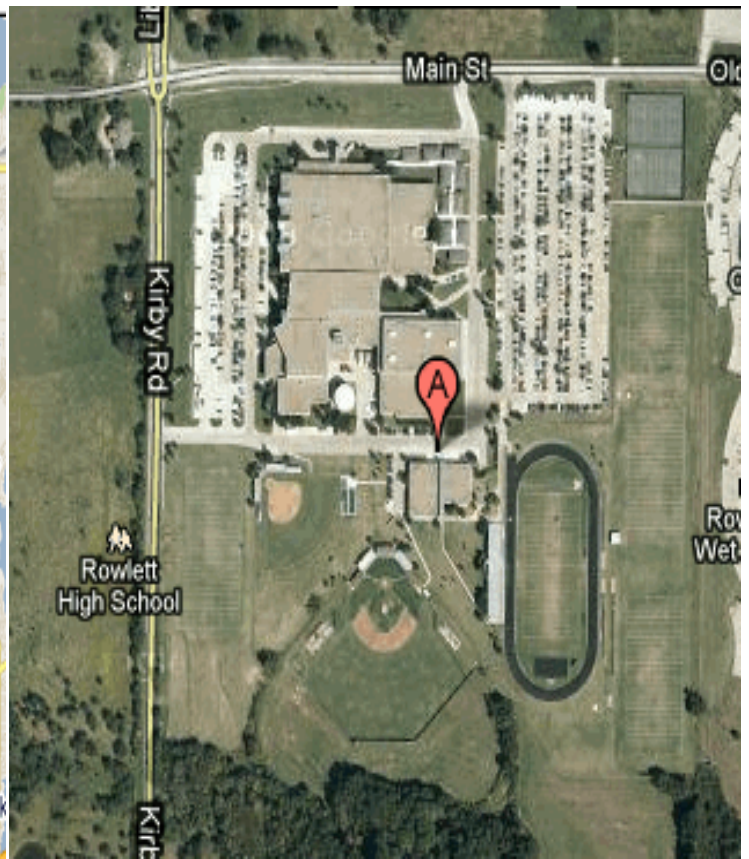

ROWLETT HIGH SCHOOL

- **5. Take the President George Bush Turnpike E ramp on the left**
  Toll road

  go 0.2 mi
  total 2.9 mi
- **6. Merge onto President George Bush Turnpike/TX-190 E**
  Toll road
  About 8 mins

  go 8.4 mi
  total 11.3 mi
- **7. Continue onto President George Bush Turnpike**
  Partial toll road
  About 1 min

  go 0.6 mi
  total 11.9 mi
- **8. Turn right at Northeast Pkwy**
  About 5 mins

  go 2.0 mi
  total 13.9 mi
- **9. Continue onto Rowlett Rd**
  About 3 mins

  go 1.8 mi
  total 15.8 mi
- **10. Turn left at Lakeview Pkwy**
  About 2 mins

  go 0.8 mi
  total 16.6 mi
- **11. Turn right at Liberty Grove Rd/State Loop 372**
  About 1 min

  go 0.3 mi
  total 16.9 mi
- **12. Liberty Grove Rd/State Loop 372 turns slightly right and becomes Kirby Rd**
  Destination will be on the left

  go 0.1 mi
  total 17.0 mi

B 4700 Kirby Rd, Rowlett, TX 75088