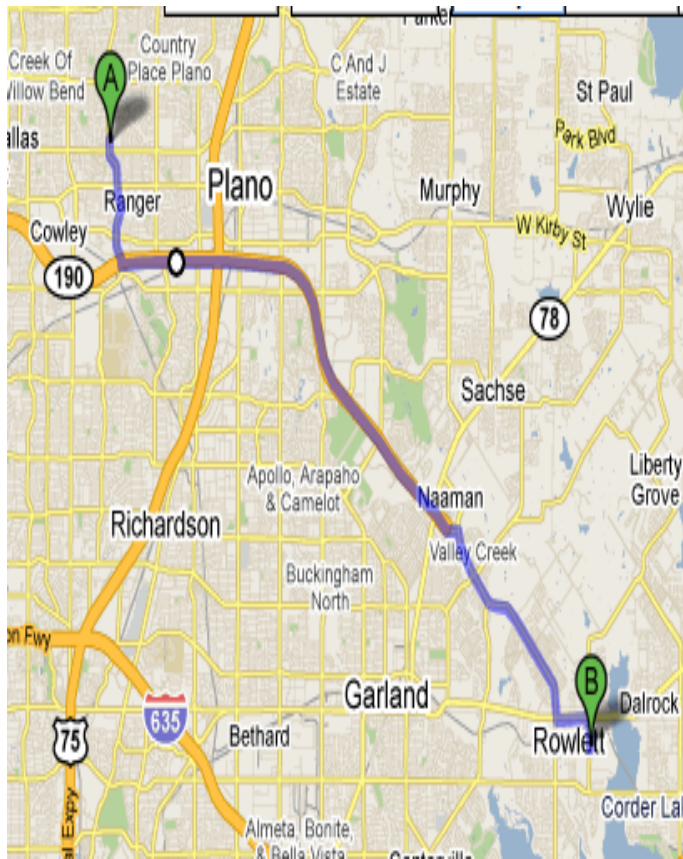

WILLIAMS STADIUM

- | | | |
|---|--|----------------------------|
|  | 5. Take the President George Bush Turnpike E ramp on the left
Toll road | go 0.2 mi
total 2.9 mi |
|  | 6. Merge onto President George Bush Turnpike/TX-190 E
Toll road
About 8 mins | go 8.2 mi
total 11.0 mi |
|  | 7. Exit onto Lavon Dr/TX-78 S toward Garland
Partial toll road
About 3 mins | go 1.6 mi
total 12.6 mi |
|  | 8. Turn right at E Buckingham Rd
About 1 min | go 0.3 mi
total 12.9 mi |
|  | 9. Turn left at N 1st St
About 1 min | go 0.3 mi
total 13.2 mi |
|  | 10. Take the 3rd right onto Stadium Dr
Destination will be on the left
About 1 min | go 0.3 mi
total 13.5 mi |
|  | 510 Stadium Dr, Garland, TX 75040 | |

SACHSE HIGH SCHOOL

	5. Take the President George Bush Turnpike E ramp on the left Toll road	go 0.2 mi total 2.9 mi
	6. Merge onto President George Bush Turnpike/TX-190 E Toll road About 8 mins	go 8.4 mi total 11.3 mi
	7. Exit onto Lavon Dr/TX-78 N toward Sachse Wylie Continue to follow TX-78 N Partial toll road About 5 mins	go 2.7 mi total 14.0 mi
	8. Turn right at Sachse Rd About 2 mins	go 0.8 mi total 14.8 mi
	9. Turn right at Miles Rd Destination will be on the right About 2 mins	go 0.8 mi total 15.6 mi
	3901 Miles Rd, Sachse, TX 75048	

ROWLETT HIGH SCHOOL

- 5. Take the President George Bush Turnpike E ramp on the left**
Toll road

go 0.2 mi
total 2.9 mi
- 6. Merge onto President George Bush Turnpike/TX-190 E**
Toll road
About 8 mins

go 8.4 mi
total 11.3 mi
- 7. Continue onto President George Bush Turnpike**
Partial toll road
About 1 min

go 0.6 mi
total 11.9 mi
- 8. Turn right at Northeast Pkwy**
About 5 mins

go 2.0 mi
total 13.9 mi
- 9. Continue onto Rowlett Rd**
About 3 mins

go 1.8 mi
total 15.8 mi
- 10. Turn left at Lakeview Pkwy**
About 2 mins