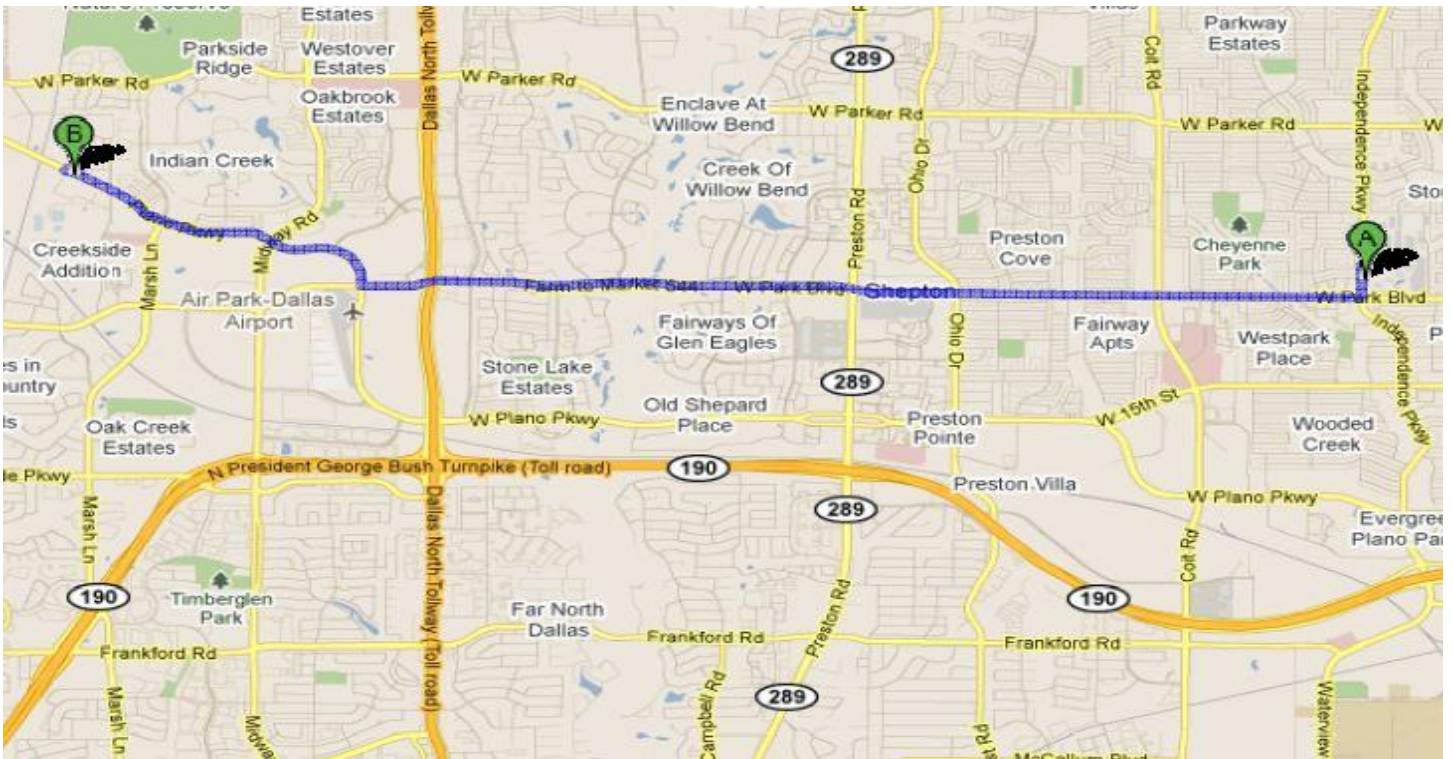

# MAP TO HAWK STADIUM FROM PSHS

## DIRECTIONS TO HAWK STADIUM FROM PSHS

### For Hebron Hawks

 2200 Independence Pkwy, Plano, TX 75075

---

1. Head **north** on **Independence Pkwy**

go 427 ft  
total 427 ft

2. Make a U-turn  
About 1 min

go 0.2 mi  
total 0.3 mi

3. Turn right at **W Park Blvd**  
About 11 mins

go 4.7 mi  
total 5.0 mi

4. Turn right at **W Plano Pkwy**  
About 4 mins

go 1.7 mi  
total 6.7 mi

5. Make a U-turn  
Destination will be on the right  
About 1 min

go 243 ft  
total 6.7 mi

 4207 Plano Pkwy, Carrollton, TX 75010