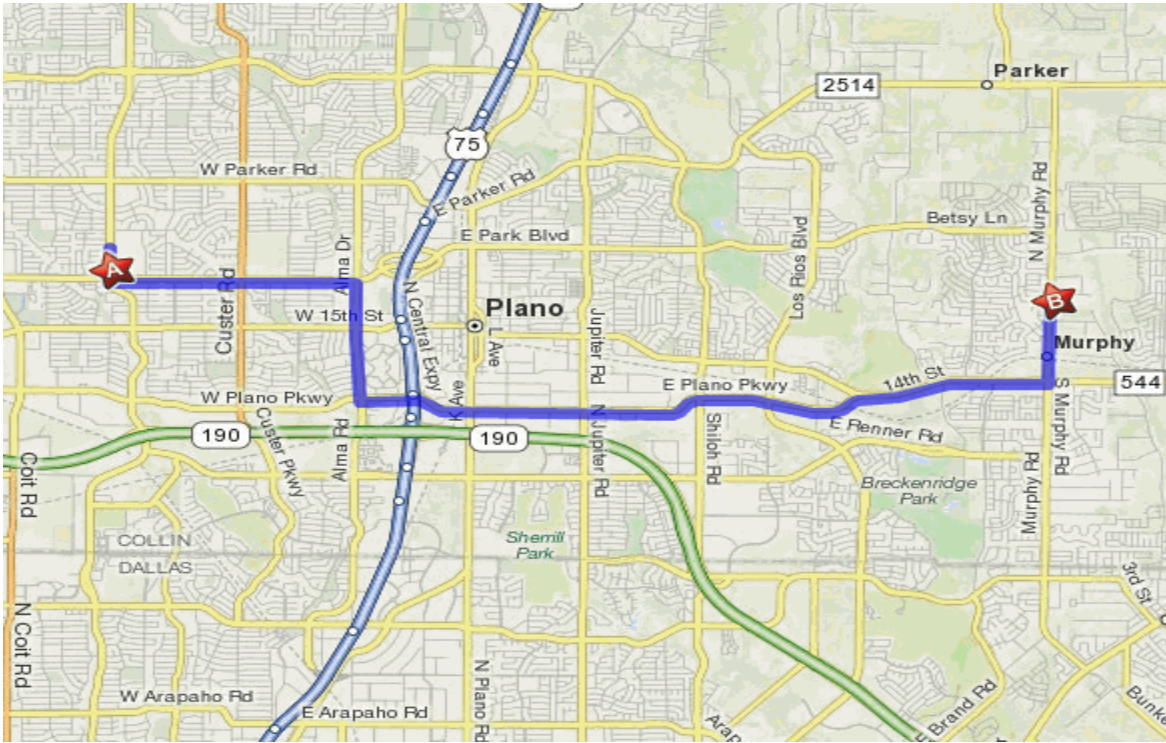

# Map to Kimbrough Stadium from PSHS

(see notes on Page 2)

**A** **Plano Senior High School, 2200 Independence Pkwy, Plano, TX 75075 - (469) 752-9300**

- START** 1. Start out going **NORTH** on **INDEPENDENCE PKWY** toward **DOVER DR.** 0.2 mi
-  2. Make a **U-TURN** at **CANTERBURY DR** onto **INDEPENDENCE PKWY.** 0.4 mi
-  3. Turn **LEFT** onto **W PARK BLVD.** 2.2 mi
-  4. Turn **RIGHT** onto **ALMA DR.** 1.2 mi
-  5. Turn **LEFT** onto **W PLANO PKWY.** 4.5 mi
-  6. **W PLANO PKWY** becomes **FM 544 E.** 1.7 mi
-  7. Turn **LEFT** onto **N MURPHY RD/FM 2551 N.** 0.8 mi
- END** 8. **650 N MURPHY RD** is on the **RIGHT.** 0.0 mi

**B** **Tom Kimbrough Stadium, 650 N Murphy Rd, Murphy, TX 75094 - (469) 752-7149**

All parking is to  
WEST side of  
Kimbrough  
(turf)

**NOTE: PARK Rd. turns into BETSY Ln. & Plano Pkwy. is FM 544**

**MURPHY Rd. is one lane in either direction.**

**For VISITORS – best to exit from HWY 75 to Plano Pkwy. (east)**

**KIMBROUGH STADIUM** – *General Admission is \$ 5.00*

All parking for **HOME & VISITORS** for soccer is on the **WEST** side of the stadium.

All **VISITORS** sit to the **right** side once entering gate.