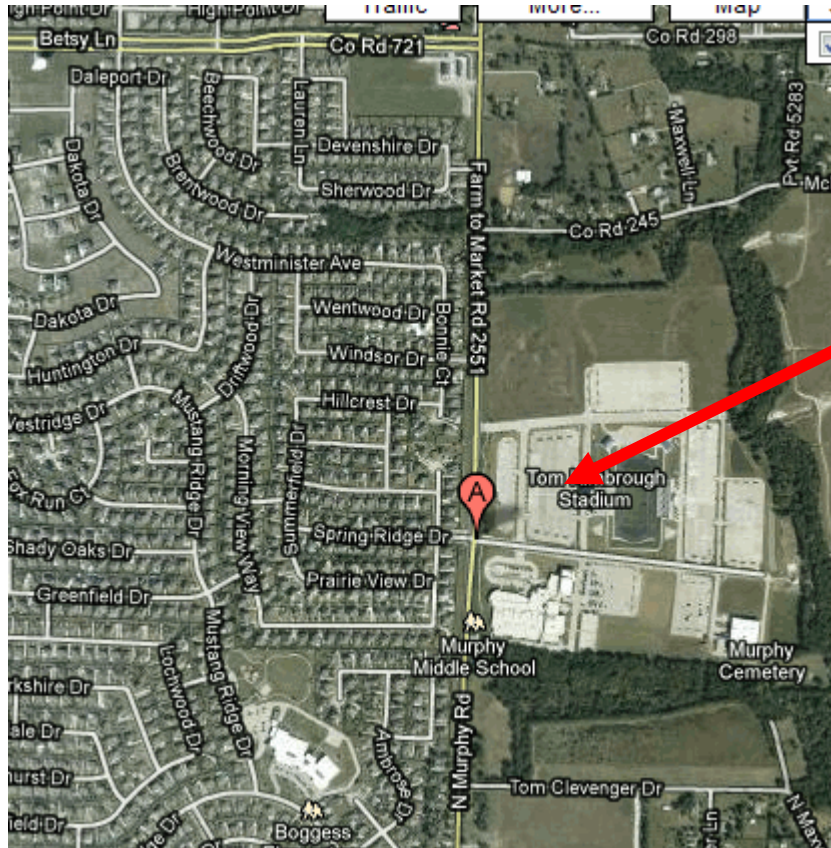

# Map to Kimbrough Stadium from PSHS

(see notes on Page 2)

**A** **Plano Senior High School, 2200 Independence Pkwy, Plano, TX 75075 - (469) 752-9300**

- START** 1. Start out going **NORTH** on **INDEPENDENCE PKWY** toward **DOVER DR.** 0.2 mi
-  2. Make a **U-TURN** at **CANTERBURY DR** onto **INDEPENDENCE PKWY.** 0.4 mi
-  3. Turn **LEFT** onto **W PARK BLVD.** 2.2 mi
-  4. Turn **RIGHT** onto **ALMA DR.** 1.2 mi
-  5. Turn **LEFT** onto **W PLANO PKWY.** 4.5 mi
-  6. **W PLANO PKWY** becomes **FM 544 E.** 1.7 mi
-  7. Turn **LEFT** onto **N MURPHY RD/FM 2551 N.** 0.8 mi
- END** 8. **650 N MURPHY RD** is on the **RIGHT.** 0.0 mi

**B** **Tom Kimbrough Stadium, 650 N Murphy Rd, Murphy, TX 75094 - (469) 752-7149**

All parking is to  
WEST side of  
Kimbrough  
(turf)

**NOTE: PARK Rd. turns into BETSY Ln. & Plano Pkwy. is FM 544**

**MURPHY Rd. is one lane in either direction.**

**For VISITORS – best to exit from HWY 75 to Plano Pkwy. (east)**

**KIMBROUGH STADIUM** – *General Admission is \$ 5.00*

All parking for **HOME & VISITORS** for soccer is on the **WEST** side of the stadium.

All **VISITORS** sit to the **right** side once entering gate.