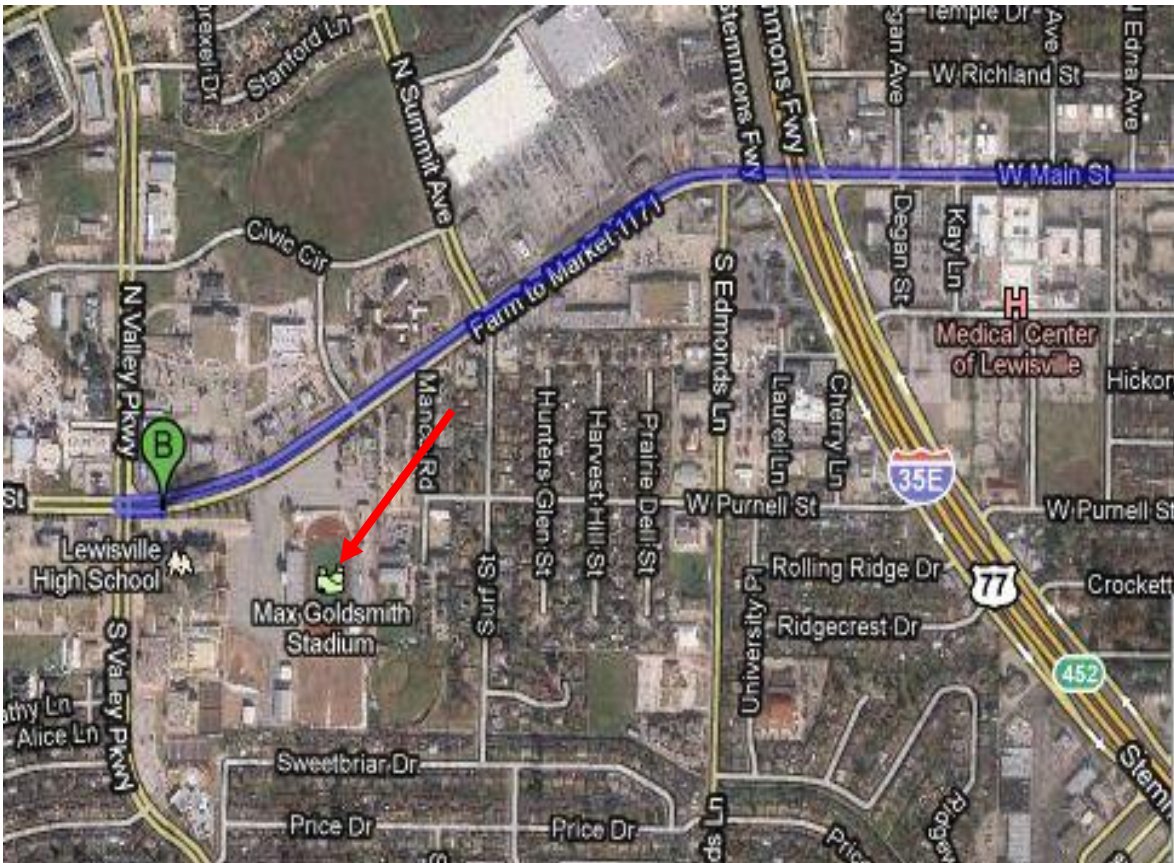

MAP to MAX GOLDSMITH STADIUM FROM PSHS

For Lewisville Fighting Farmers

DIRECTIONS TO MAX GOLDSMITH STADIUM FROM PSHS

For Lewisville Fighting Farmers

 2200 Independence Pkwy, Plano, TX 75075

1. Head **north** on **Independence Pkwy** toward **Dover Dr** go 0.9 mi
About 2 mins total 0.9 mi

 2. Turn left at **W Parker Rd** go 9.7 mi
About 21 mins total 10.6 mi

3. Continue onto **Farm to Market 544** go 0.6 mi
About 3 mins total 11.3 mi

 4. Turn left at **TX-121 BUS N** go 3.1 mi
About 5 mins total 14.4 mi

 5. Turn right at **Farm to Market 1171/E Main St** go 1.2 mi
Continue to follow Farm to Market 1171 total 15.6 mi
About 3 mins

 6. Slight right at **Farm to Market 1171/W Main St** go 1.4 mi
About 4 mins total 17.0 mi

 7. Make a U-turn at **N Valley Pkwy** go 285 ft
Destination will be on the right total 17.0 mi
About 1 min

 1098 W Main St, Lewisville, TX 75067
