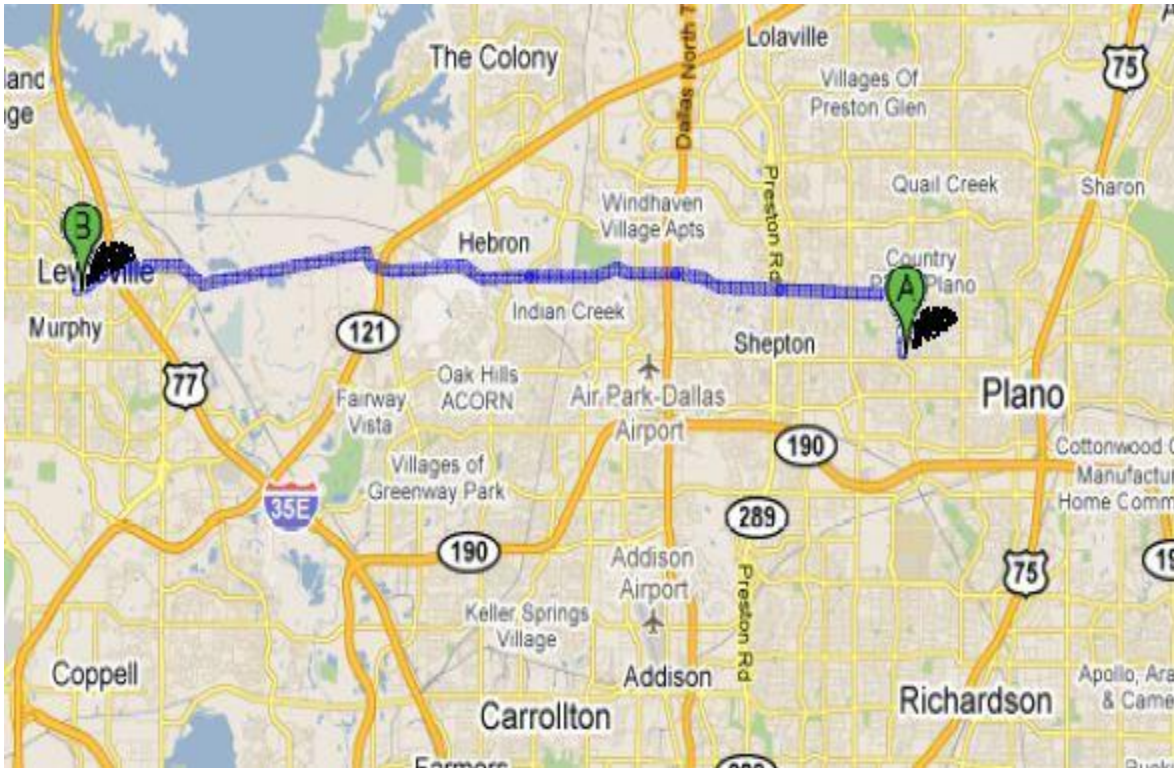

MAP to MAX GOLDSMITH STADIUM FROM PSHS

For Lewisville Fighting Farmers

DIRECTIONS TO MAX GOLDSMITH STADIUM FROM PSHS

For Lewisville Fighting Farmers

 2200 Independence Pkwy, Plano, TX 75075

1. Head **north** on **Independence Pkwy** toward **Dover Dr** go 0.9 mi
About 2 mins total 0.9 mi

 2. Turn left at **W Parker Rd** go 9.7 mi
About 21 mins total 10.6 mi

3. Continue onto **Farm to Market 544** go 0.6 mi
About 3 mins total 11.3 mi

 4. Turn left at **TX-121 BUS N** go 3.1 mi
About 5 mins total 14.4 mi

 5. Turn right at **Farm to Market 1171/E Main St** go 1.2 mi
Continue to follow Farm to Market 1171 total 15.6 mi
About 3 mins

 6. Slight right at **Farm to Market 1171/W Main St** go 1.4 mi
About 4 mins total 17.0 mi

 7. Make a U-turn at **N Valley Pkwy** go 285 ft
Destination will be on the right total 17.0 mi
About 1 min

 1098 W Main St, Lewisville, TX 75067
