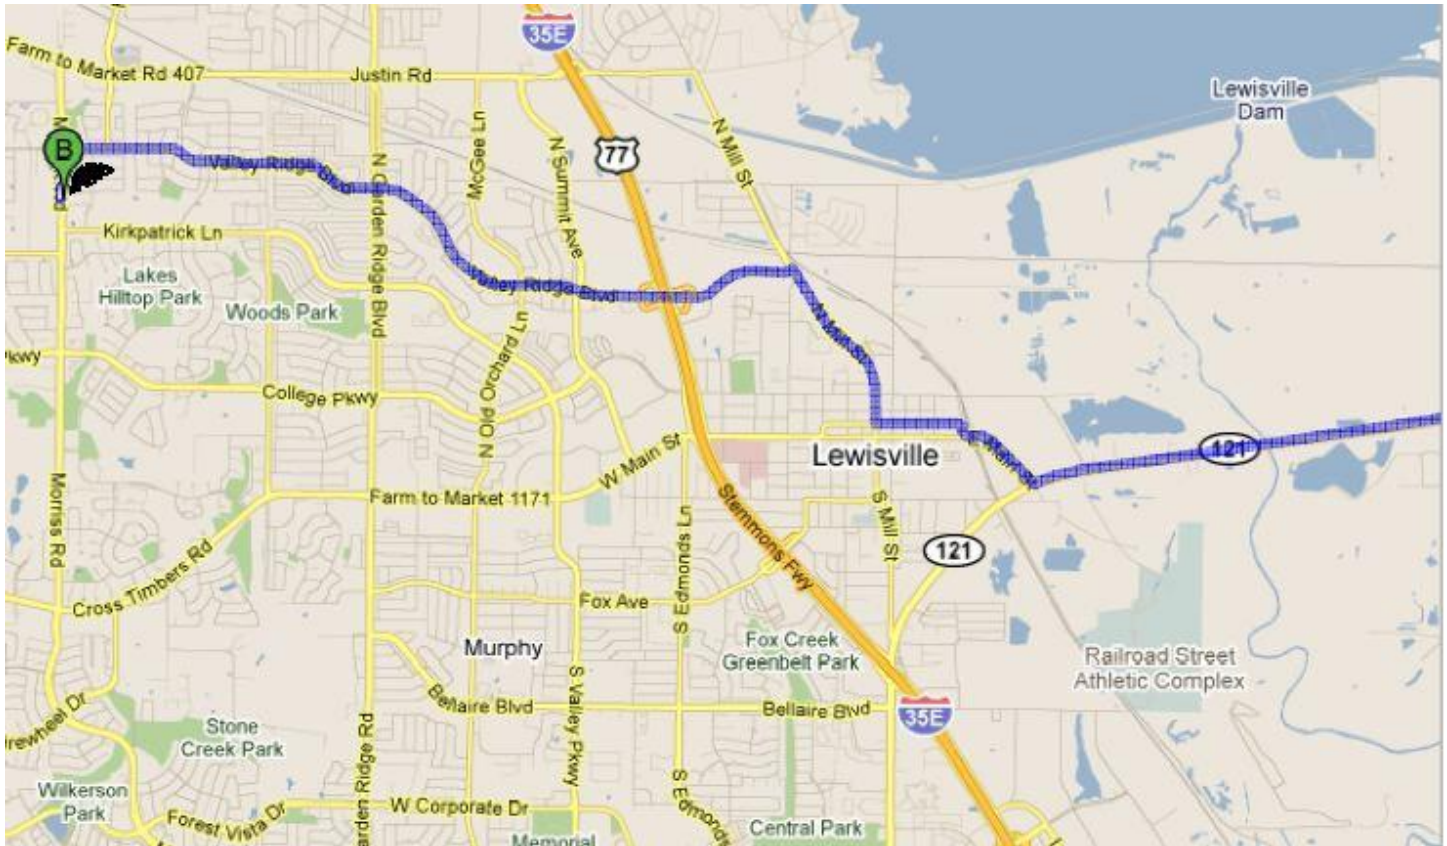

MAP to FLOWER MOUND MARCUS from PSHS

For FM MARCUS MARAUDERS

NEW STADIUM BUILT JUST SOUTH OF HIGH SCHOOL

DIRECTIONS to FLOWER MOUND MARCUS from PSHS

For FM MARCUS MARAUDERS

 2200 Independence Pkwy, Plano, TX 75075

-
- | | | |
|---|---|----------------------------|
| | 1. Head north on Independence Pkwy toward Dover Dr
About 2 mins | go 0.9 mi
total 0.9 mi |
|  | 2. Turn left at W Parker Rd
About 5 mins | go 2.4 mi
total 3.3 mi |
|  | 3. Turn left at Preston Rd
About 1 min | go 0.5 mi
total 3.8 mi |
|  | 4. Make a U-turn at Ventura Dr
About 1 min | go 0.5 mi
total 4.2 mi |
|  | 5. Turn left at W Parker Rd
About 16 mins | go 7.3 mi
total 11.6 mi |
| | 6. Continue onto Farm to Market 544
About 3 mins | go 0.6 mi
total 12.2 mi |
|  | 7. Turn left at TX-121 BUS N
About 5 mins | go 3.1 mi
total 15.3 mi |
|  | 8. Turn right at Farm to Market 1171/E Main St
Continue to follow Farm to Market 1171
About 2 mins | go 0.9 mi
total 16.3 mi |
|  | 9. Turn right at N Mill St
About 2 mins | go 0.9 mi
total 17.1 mi |
|  | 10. Turn left at Valley Ridge Blvd
About 9 mins | go 3.8 mi
total 21.0 mi |
|  | 11. Turn left at Morriss Rd
Destination will be on the right
About 1 min | go 0.2 mi
total 21.2 mi |