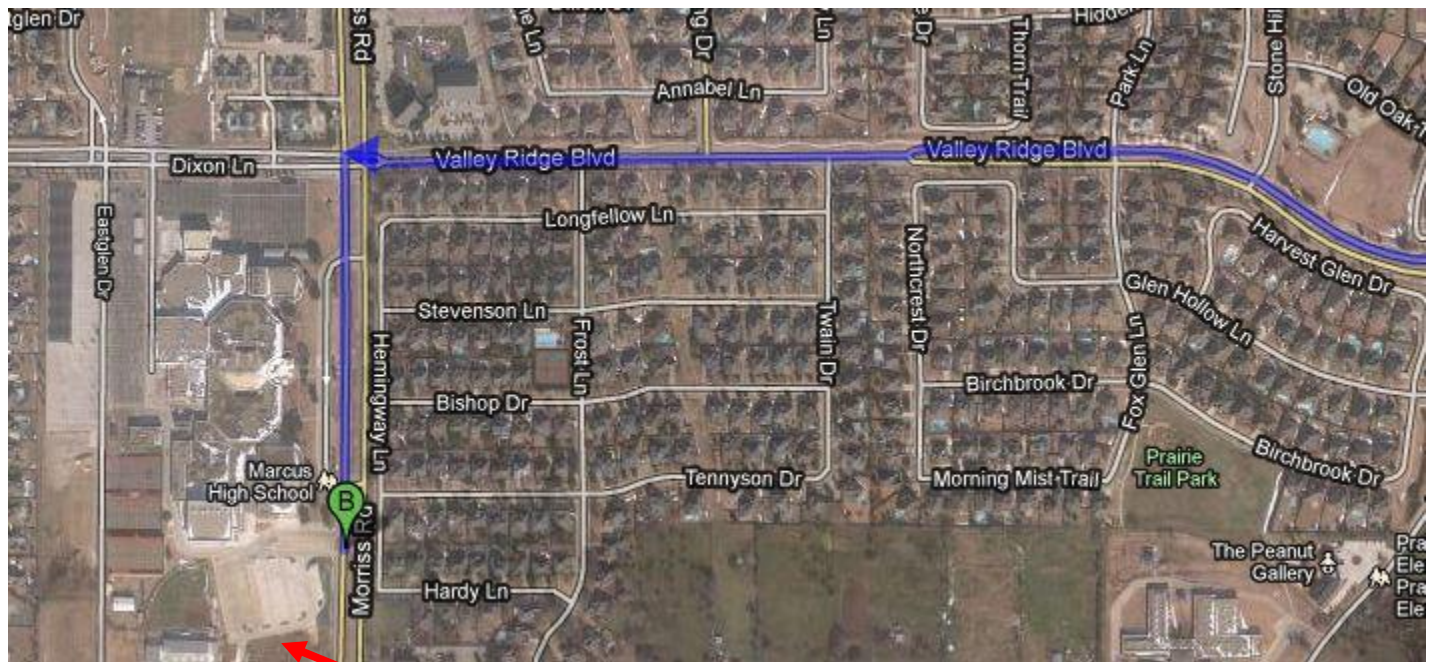

MAP to FLOWER MOUND MARCUS from PSHS

For FM MARCUS MARAUDERS

NEW STADIUM BUILT JUST SOUTH OF HIGH SCHOOL

DIRECTIONS to FLOWER MOUND MARCUS from PSHS

For FM MARCUS MARAUDERS

 2200 Independence Pkwy, Plano, TX 75075

-
- | | | |
|---|---|----------------------------|
| | 1. Head north on Independence Pkwy toward Dover Dr
About 2 mins | go 0.9 mi
total 0.9 mi |
|  | 2. Turn left at W Parker Rd
About 5 mins | go 2.4 mi
total 3.3 mi |
|  | 3. Turn left at Preston Rd
About 1 min | go 0.5 mi
total 3.8 mi |
|  | 4. Make a U-turn at Ventura Dr
About 1 min | go 0.5 mi
total 4.2 mi |
|  | 5. Turn left at W Parker Rd
About 16 mins | go 7.3 mi
total 11.6 mi |
| | 6. Continue onto Farm to Market 544
About 3 mins | go 0.6 mi
total 12.2 mi |
|  | 7. Turn left at TX-121 BUS N
About 5 mins | go 3.1 mi
total 15.3 mi |
|  | 8. Turn right at Farm to Market 1171/E Main St
Continue to follow Farm to Market 1171
About 2 mins | go 0.9 mi
total 16.3 mi |
|  | 9. Turn right at N Mill St
About 2 mins | go 0.9 mi
total 17.1 mi |
|  | 10. Turn left at Valley Ridge Blvd
About 9 mins | go 3.8 mi
total 21.0 mi |
|  | 11. Turn left at Morriss Rd
Destination will be on the right
About 1 min | go 0.2 mi
total 21.2 mi |