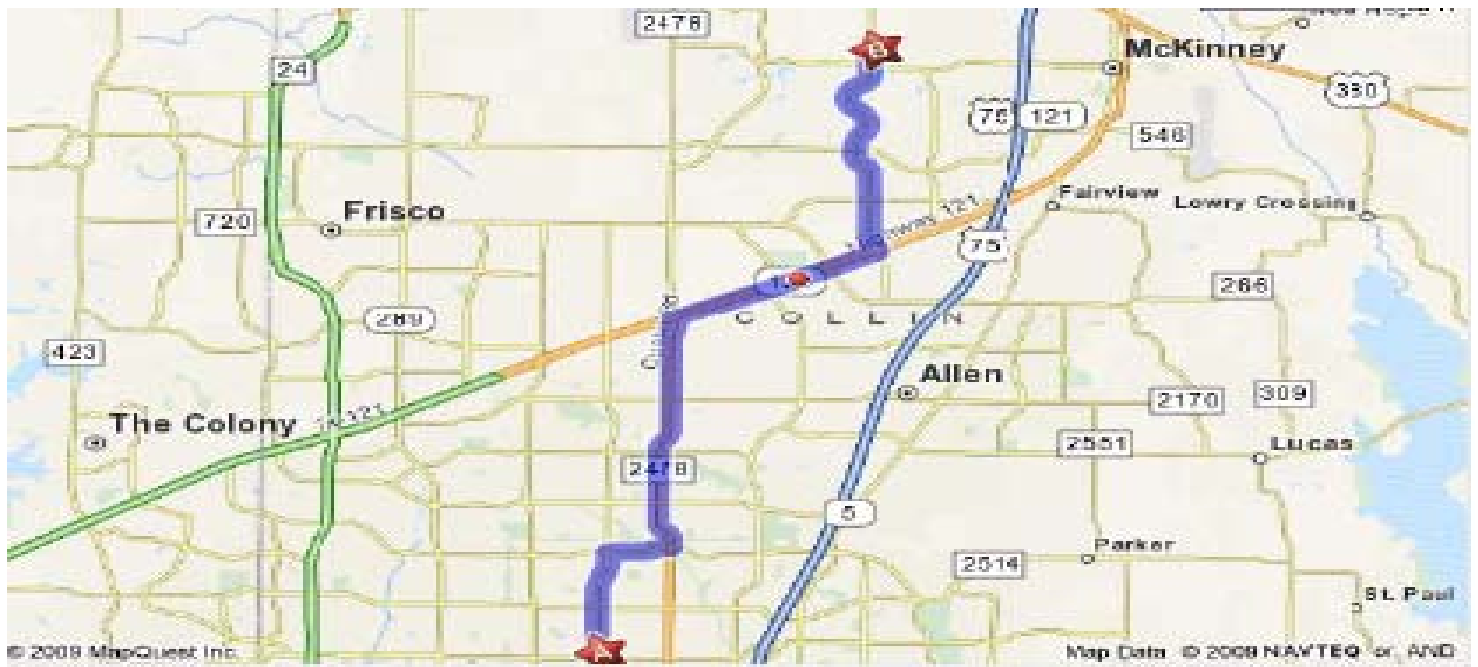

# Map and Directions to McKinney Boyd High School from PSHS

(see notes on Page 2)

**2200 Independence Pkwy, Plano, TX 75075-3143**

**START**

1. Start out going **NORTH** on **INDEPENDENCE PKWY** toward **DOVER DR.** 2.0 mi

2. Turn **RIGHT** onto **W SPRING CREEK PKWY.** 1.0 mi

3. Turn **LEFT** onto **CUSTER RD/FM 2478 N.** 4.7 mi

4. Turn **RIGHT** onto **TX-121 N/HIGHWAY 121.** 3.4 mi

5. Turn **LEFT** onto **LAKE FOREST DR/CR-156 N.** Continue to follow **LAKE FOREST DR.** 4.5 mi

6. Turn **LEFT** onto **RAINCREST DR.** 0.0 mi

**END**

7. **600 N LAKE FOREST DR.** 0.0 mi

**600 N Lake Forest Dr, McKinney, TX 75071-1018**

**Total Travel Estimate : 15.65 miles - about 26 minutes**

**Traffic after 5PM going north on Lake Forest can be heavy at times. There is some construction and the road narrows into two lanes in some spots. Parking behind school is limited. Stadium seats are aluminum benches - bring your seats or pads.**